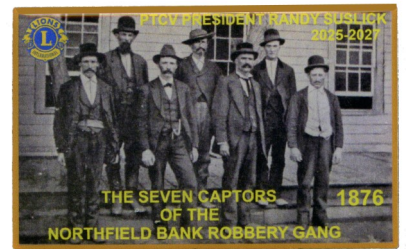

PP 3453 26
Hank Ragland (I)
Jesse James

PP 3454 26 Phil
Sharpe (L)
Bob Younger

PP 3455 26
Randy Suslick (I)
Cole Younger

PP 3456 26
Randy Suslick (I)
The Seven Captors

NOTE: The 8 pins above are part of a 9 pin set. The 9th pin was issued by Richard Durham (NC)