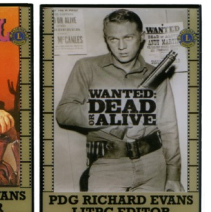

MULTIPLE DISTRICT 24 - PERSONAL PINS

Apr 2026

NOTE: The first 2 pins above are 1 in a set of 6 in two different sets. The other 5 are Kent Clovis (OK), Jim Herbert (MS), Walter Johnston (MS), Craig Lehman (MO), and Tim Newell (MN).

NOTE: The pins above are 3 in a set of 10. The other 7 are Gene English (NC), Scott Lyons (PA), George Lonneman (KY), Lana McCaulley (PA), Jason Radmann (PA), Mary Ellen Sherer (PA), and Bob Walker (SC)

Richard Evans (I)

TV Shows Featuring the Wild West

NOTE: The pins above are the 10th, 11th and 12th pins in a 12 pin set. The first 9 pins are shown below in reduced size FYI.

PP 3395 25

NOTE: The pin to the left is 1 in a set of 16. The other 15 are Don Ager (NH), Kent Clovis (OK), Richard Durham (NC), Gene English (NC), Mike Gutyan (IN), Ken Jones (IN), John Leggett (UK), George Lonneman (KY), Lana McCaulley (PA), Jim Minnich (DE), Jim Schiebel (NY), Larry Shaul (PA), Bill Sour (CO), Joe Trezza (CA), and Bob Walker (SC)