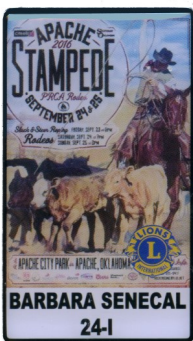

PP 3457 26
Doug Cross (L)
Cody, WY Stampede

PP 3458 26
Arlen Eidson (I)
Stockton, CA Rodeo

PP 3459 26
Susan Golladay (L)
Pendleton, OR Rodeo

PP 3460 26
Vrla Leach (L)
Ventura, CA Rodeo

PP 3461 26
Phil Schrack (L)
Free State Fair Rodeo