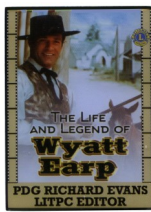

PP 3445 26
Wagon Train

PP 3446 26
Rawhide

PP 3447 26
The Rifleman

Richard Evans (I)

TV Shows Featuring the Wild West

NOTE: The pins above are the 10th, 11th and 12th pins in a 12 pin set. The first 9 pins are shown below in reduced size FYI.